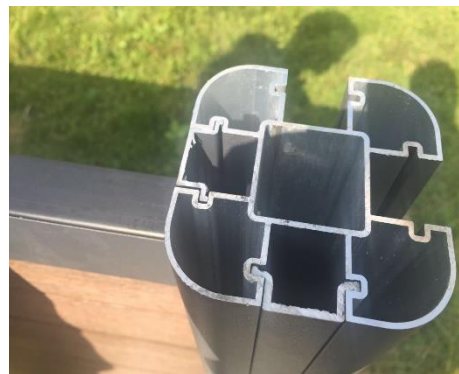

Avoid the prying eyes of nosy neighbours and passers-by with composite fences and screens by NewTechWood.

Whether it's your home or a restaurant alfresco dining area, we have a composite fencing solution that will provide the perfect stylish privacy boundary.

There are various ways to frame and fix your fencing systems. The Ultra-Easy system comes with its own Anthracite post components.

In Western Australia, we have sourced high quality aluminium post and channel profiles to suit most applications. Or you may choose to use your own method for creating your fence or screen.

Ultra-Easy Fencing Post System

Ultra-Easy Fencing System

- ① Post Cap
- ② Post Trim
- ③ Ending Aluminium Trim
- ④ Post
- ⑤ Metal Tube
- ⑥ Fencing Board
- ⑦ Starting Aluminium Trim
- ⑧ Anchor Clip
- ⑨ Post Mount