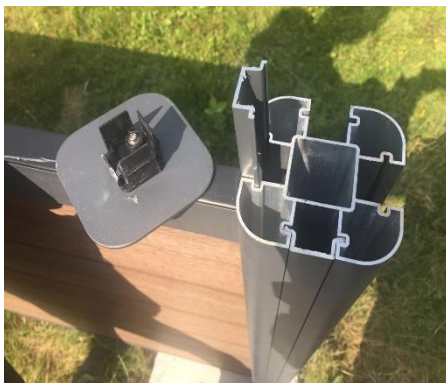

There are various ways to frame and fix your fencing systems. The Ultra-Easy system comes with its own Anthracite post components.

In Western Australia, we have sourced high quality aluminium post and channel profiles to suit most applications. Or you may choose to use your own method for creating your fence or screen.

Ultra-Easy Fencing Post System

Ultra-Easy Fencing System

- ① Post Cap
- ② Post Trim
- ③ Ending Aluminium Trim
- ④ Post
- ⑤ Metal Tube
- ⑥ Fencing Board
- ⑦ Starting Aluminium Trim
- ⑧ Anchor Clip
- ⑨ Post Mount