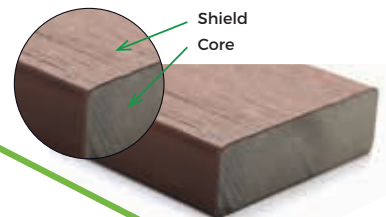

## Decking • Cladding • Screening

Decking

Cladding

Screening

### The Ultrashield Difference

NewTechWood is a 360° fully capped wood plastic composite. The unique Ultrashield technology shields all four sides for ultra protection against moisture and guarantees durability.